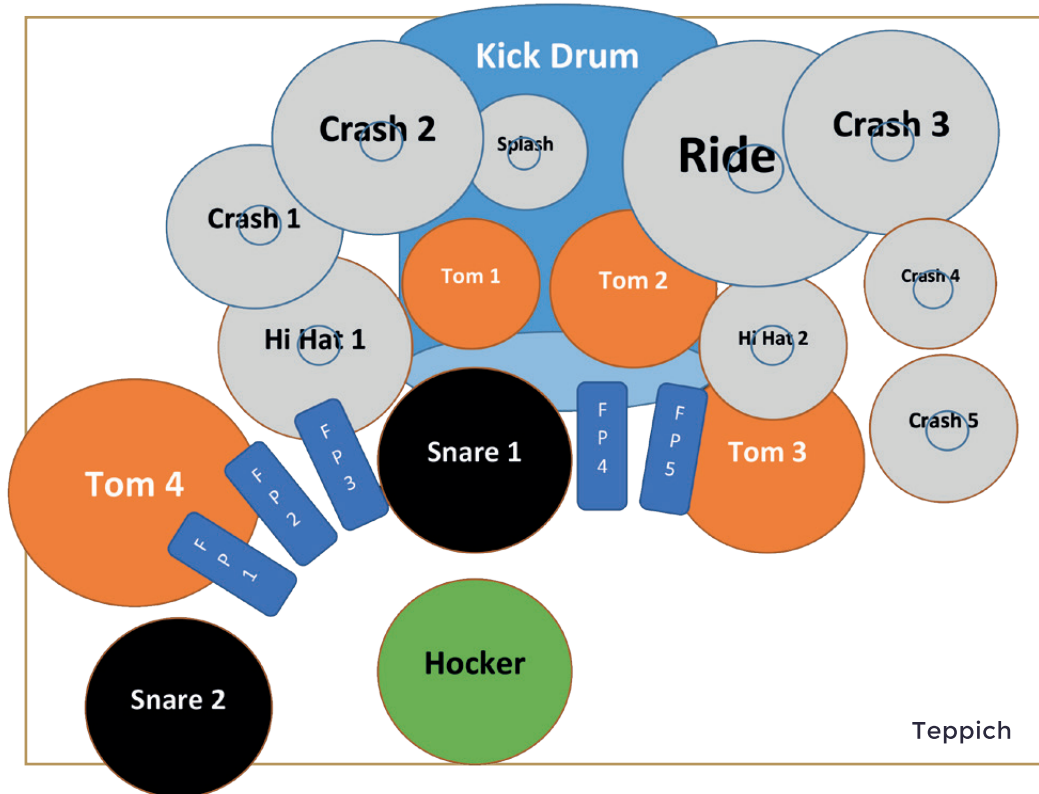

ARMIN SCHÖPFER DRUMRIDER

Stand September 2016

Footpedals

1 x FP1	DW Cowbell Holder
1 x FP2	DW HH1
1 x FP3	DW9000 Doublebass
1 x FP4	DW9000 Doublebass
1 x FP5	Pearl Kabelzug HH2

Cymbals

1 x Hi Hat 1	Meinl 14" Fast
1 x Hi Hat 2	Meinl 13" Dark
1 x Crash 1	Meinl 16" Medium Classic Custom
1 x Crash 2	Meinl
1 x Crash 3	Meinl
1 x Crash 4	Meinl
1 x Crash 5	Meinl
1 x Splash	Meinl 10" Extra Dry
1 x Ride	Meinl

Drums

1 x Kick	Sonor ProLite 22x17
1 x Tom 1	Sonor ProLite 10x08
1 x Tom 2	Sonor ProLite 12x09
1 x Tom 3	Sonor ProLite 14x14
1 x Tom 4	Sonor ProLite 16x16
1 x Snare 1	Sonor ProLite 14x06
1 x Snare 2	Sonor ProLite 13x04

Hardware

1 x Hocker	Sonor 6000 Series
1 x Snare	Sonor 600 Series
1 x Hi Hat 1	Sonor 600 Series
1 x Crash 1	Sonor 4000 Series Boom
1 x Crash 2	Sonor 4000 Series Boom
1 x Crash 3	Sonor 4000 Series Boom
1 x Crash 4	Sonor 4000 Series Boom
1 x Crash 5	Sonor 4000 Series Boom
1 x Splash	Sonor 4000 Series Boom
1 x Ride	Sonor 4000 Series Boom
1 x Teppich	Meinl Oriental